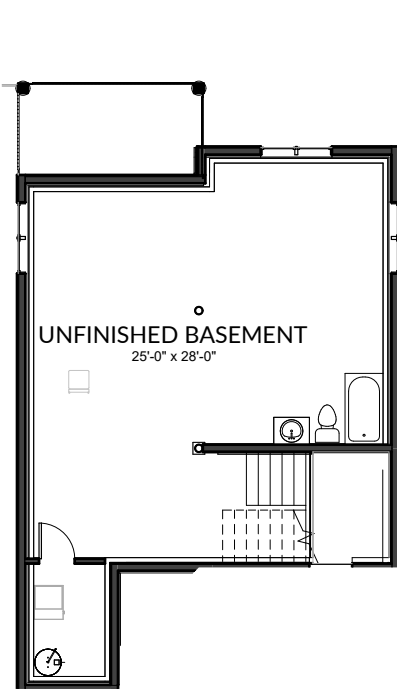

3
Bed

2.5
Bath

1,535
Sq. Ft.

BASEMENT SUITE

MAIN FLOOR

UPPER FLOOR

3
Bed

2.5
Bath

1,535
Sq. Ft.

BASEMENT SUITE

MAIN FLOOR

UPPER FLOOR

3
Bed

2.5
Bath

1,535
Sq. Ft.

BASEMENT SUITE

MAIN FLOOR

UPPER FLOOR

3
Bed

2.5
Bath

2,067
Sq. Ft.

BASEMENT

MAIN FLOOR

UPPER FLOOR

3
Bed

2.5
Bath

1,535
Sq. Ft.

BASEMENT

MAIN FLOOR

UPPER FLOOR