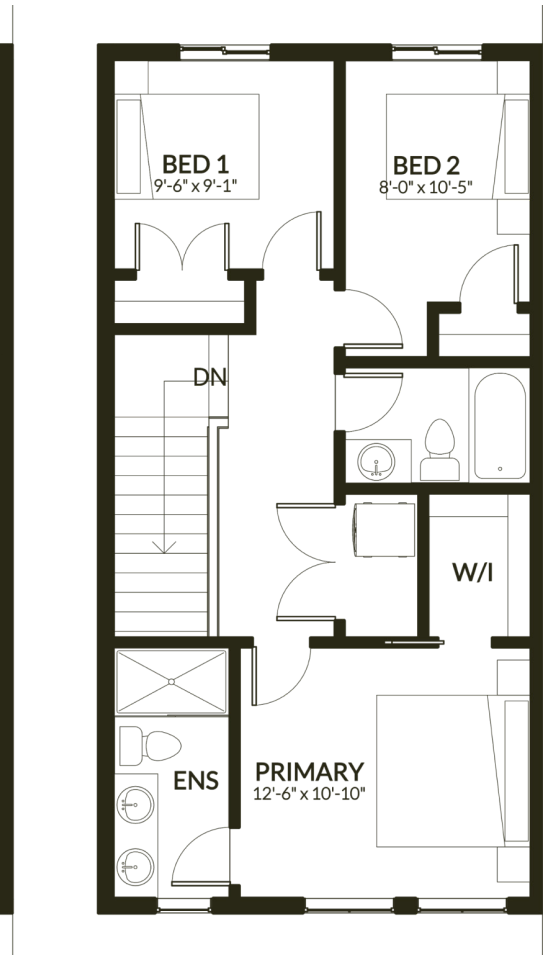

3
Bed

2.5
Bath

1,535
Sq. Ft.

BASEMENT SUITE

MAIN FLOOR

UPPER FLOOR

3
Bed

2.5
Bath

1,535
Sq. Ft.

BASEMENT SUITE

MAIN FLOOR

UPPER FLOOR

3
Bed

2.5
Bath

1,535
Sq. Ft.

BASEMENT SUITE

MAIN FLOOR

UPPER FLOOR

3
Bed

2.5
Bath

2,067
Sq. Ft.

BASEMENT

MAIN FLOOR

UPPER FLOOR

3
Bed

2.5
Bath

1,535
Sq. Ft.

BASEMENT

MAIN FLOOR

UPPER FLOOR