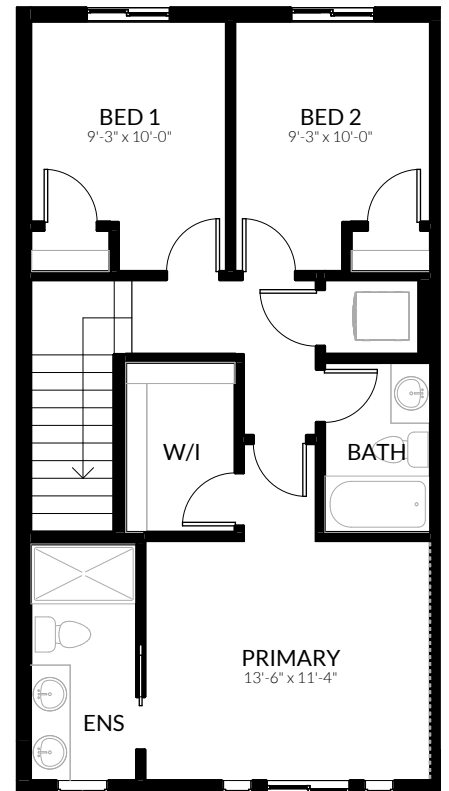

3
Bed

2.5
Bath

1,535
Sq. Ft.

BASEMENT SUITE

MAIN FLOOR

UPPER FLOOR

3
Bed

2.5
Bath

1,535
Sq. Ft.

BASEMENT SUITE

MAIN FLOOR

UPPER FLOOR

3
Bed

2.5
Bath

1,535
Sq. Ft.

BASEMENT SUITE

MAIN FLOOR

UPPER FLOOR

3
Bed

2.5
Bath

2,067
Sq. Ft.

BASEMENT

MAIN FLOOR

UPPER FLOOR

3
Bed

2.5
Bath

1,535
Sq. Ft.

BASEMENT

MAIN FLOOR

UPPER FLOOR