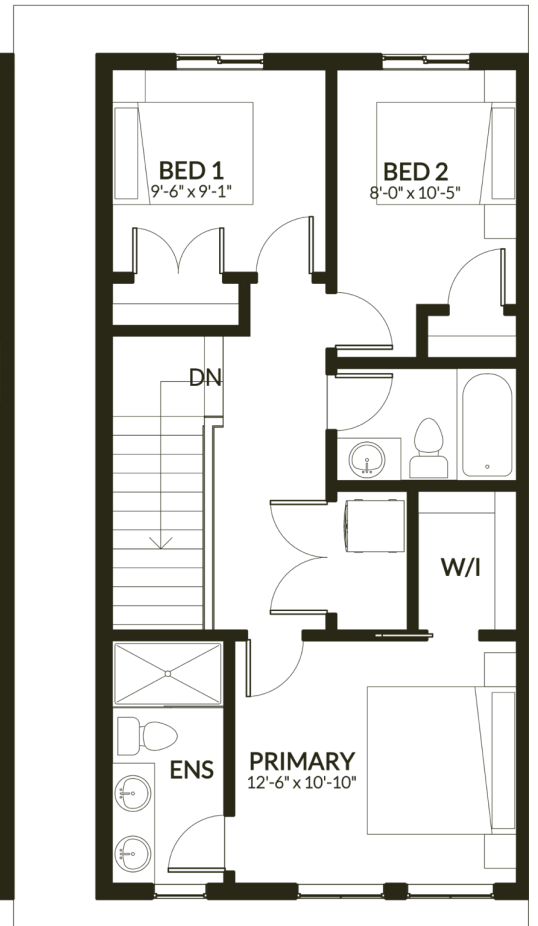

3
Bed

2.5
Bath

1,535
Sq. Ft.

BASEMENT SUITE

MAIN FLOOR

UPPER FLOOR

3
Bed

2.5
Bath

1,535
Sq. Ft.

BASEMENT SUITE

MAIN FLOOR

UPPER FLOOR

3
Bed

2.5
Bath

1,535
Sq. Ft.

BASEMENT SUITE

MAIN FLOOR

UPPER FLOOR

3
Bed

2.5
Bath

2,067
Sq. Ft.

BASEMENT

MAIN FLOOR

UPPER FLOOR

3
Bed

2.5
Bath

1,535
Sq. Ft.

BASEMENT

MAIN FLOOR

UPPER FLOOR