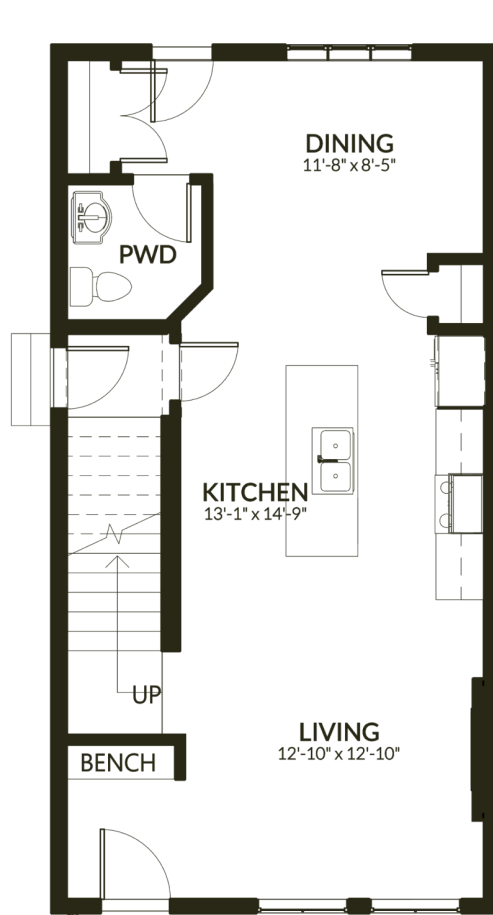

3
Bed

2.5
Bath

1,535
Sq. Ft.

BASEMENT SUITE

MAIN FLOOR

UPPER FLOOR

3
Bed

2.5
Bath

1,535
Sq. Ft.

BASEMENT SUITE

MAIN FLOOR

UPPER FLOOR

3
Bed

2.5
Bath

1,535
Sq. Ft.

BASEMENT SUITE

MAIN FLOOR

UPPER FLOOR

3
Bed

2.5
Bath

2,067
Sq. Ft.

BASEMENT

MAIN FLOOR

UPPER FLOOR

3
Bed

2.5
Bath

1,535
Sq. Ft.

BASEMENT

MAIN FLOOR

UPPER FLOOR