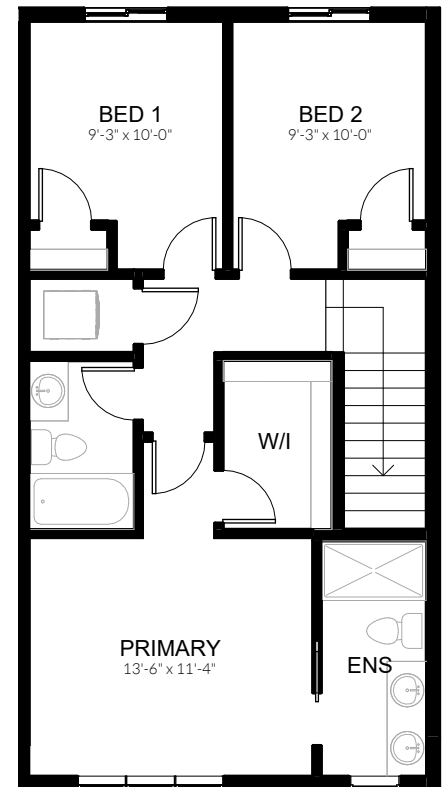

3
Bed

2.5
Bath

1,535
Sq. Ft.

BASEMENT SUITE

MAIN FLOOR

UPPER FLOOR

3
Bed

2.5
Bath

1,535
Sq. Ft.

BASEMENT SUITE

MAIN FLOOR

UPPER FLOOR

3
Bed

2.5
Bath

1,535
Sq. Ft.

BASEMENT SUITE

MAIN FLOOR

UPPER FLOOR

3
Bed

2.5
Bath

2,067
Sq. Ft.

BASEMENT

MAIN FLOOR

UPPER FLOOR

3
Bed

2.5
Bath

1,535
Sq. Ft.

BASEMENT

MAIN FLOOR

UPPER FLOOR