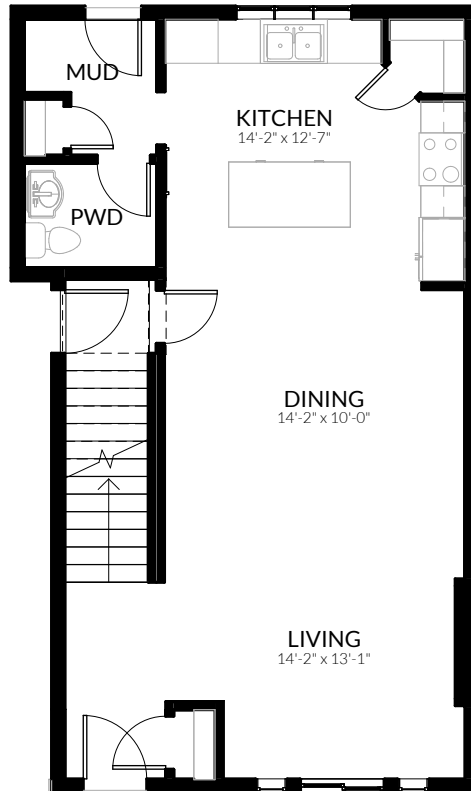

3
Bed

2.5
Bath

1,535
Sq. Ft.

BASEMENT SUITE

MAIN FLOOR

UPPER FLOOR

3
Bed

2.5
Bath

1,535
Sq. Ft.

BASEMENT SUITE

MAIN FLOOR

UPPER FLOOR

3
Bed

2.5
Bath

1,535
Sq. Ft.

BASEMENT SUITE

MAIN FLOOR

UPPER FLOOR

3
Bed

2.5
Bath

2,067
Sq. Ft.

BASEMENT

MAIN FLOOR

UPPER FLOOR

3
Bed

2.5
Bath

1,535
Sq. Ft.

BASEMENT

MAIN FLOOR

UPPER FLOOR