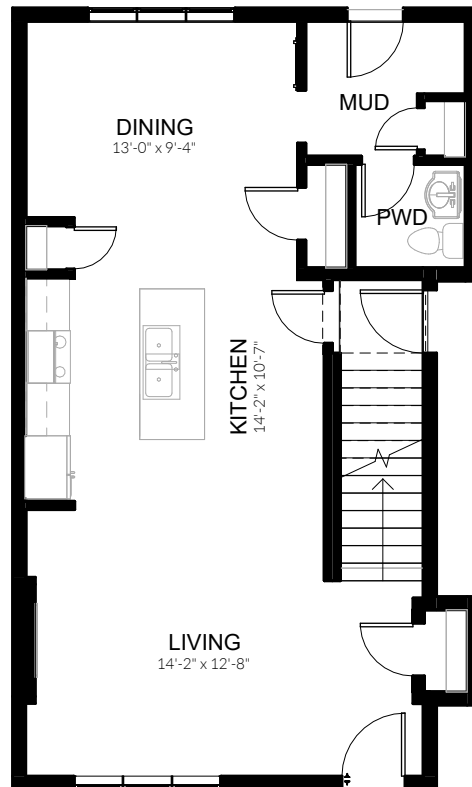

3
Bed

2.5
Bath

1,535
Sq. Ft.

BASEMENT SUITE

MAIN FLOOR

UPPER FLOOR

3
Bed

2.5
Bath

1,535
Sq. Ft.

BASEMENT SUITE

MAIN FLOOR

UPPER FLOOR

3
Bed

2.5
Bath

1,535
Sq. Ft.

BASEMENT SUITE

MAIN FLOOR

UPPER FLOOR

3
Bed

2.5
Bath

2,067
Sq. Ft.

BASEMENT

MAIN FLOOR

UPPER FLOOR

3
Bed

2.5
Bath

1,535
Sq. Ft.

BASEMENT

MAIN FLOOR

UPPER FLOOR