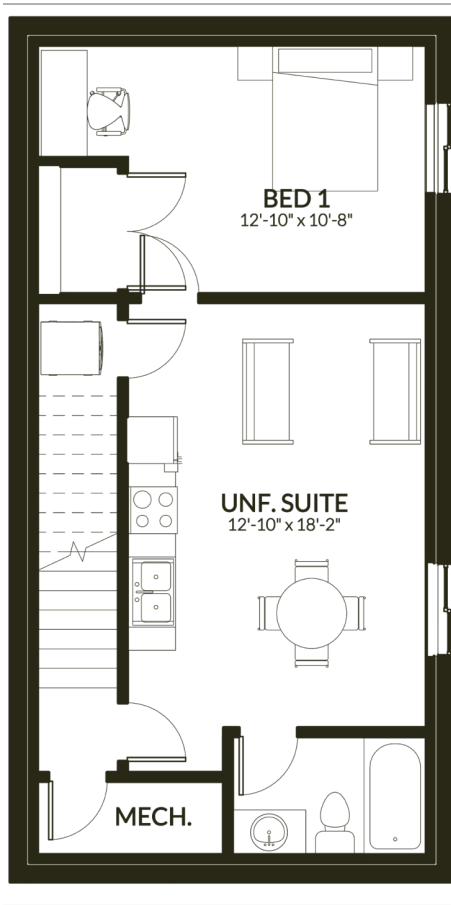

3
Bed

2.5
Bath

1,535
Sq. Ft.

BASEMENT SUITE

MAIN FLOOR

UPPER FLOOR

3
Bed

2.5
Bath

1,535
Sq. Ft.

BASEMENT SUITE

MAIN FLOOR

UPPER FLOOR

3
Bed

2.5
Bath

1,535
Sq. Ft.

BASEMENT SUITE

MAIN FLOOR

UPPER FLOOR

3
Bed

2.5
Bath

2,067
Sq. Ft.

BASEMENT

MAIN FLOOR

UPPER FLOOR

3
Bed

2.5
Bath

1,535
Sq. Ft.

BASEMENT

MAIN FLOOR

UPPER FLOOR