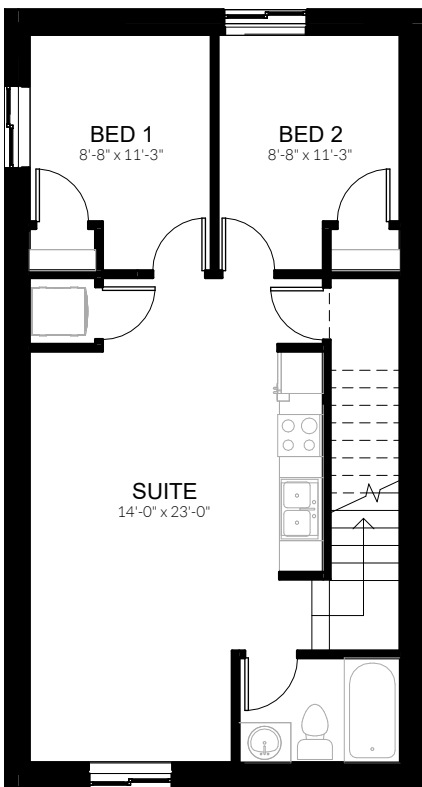

3
Bed

2.5
Bath

1,535
Sq. Ft.

BASEMENT SUITE

MAIN FLOOR

UPPER FLOOR

3
Bed

2.5
Bath

1,535
Sq. Ft.

BASEMENT SUITE

MAIN FLOOR

UPPER FLOOR

3
Bed

2.5
Bath

1,535
Sq. Ft.

BASEMENT SUITE

MAIN FLOOR

UPPER FLOOR

3
Bed

2.5
Bath

2,067
Sq. Ft.

BASEMENT

MAIN FLOOR

UPPER FLOOR

3
Bed

2.5
Bath

1,535
Sq. Ft.

BASEMENT

MAIN FLOOR

UPPER FLOOR