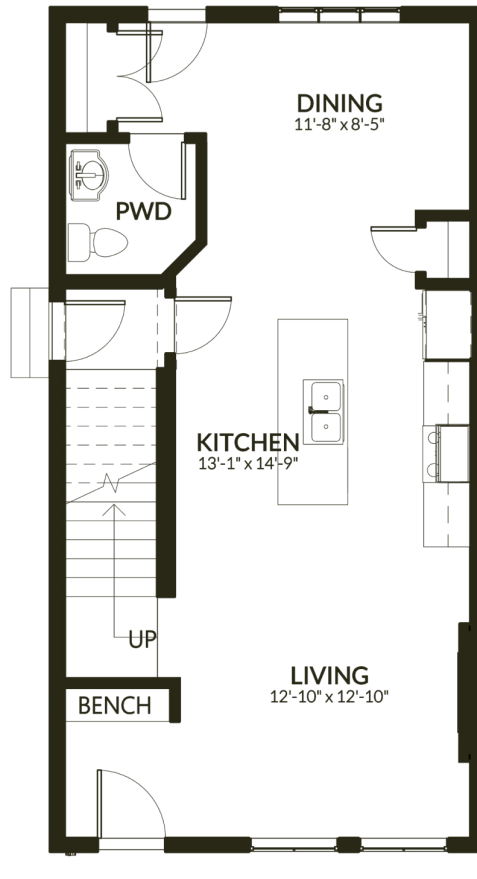

3
Bed

2.5
Bath

1,535
Sq. Ft.

BASEMENT SUITE

MAIN FLOOR

UPPER FLOOR

3
Bed

2.5
Bath

1,535
Sq. Ft.

BASEMENT SUITE

MAIN FLOOR

UPPER FLOOR

3
Bed

2.5
Bath

1,535
Sq. Ft.

BASEMENT SUITE

MAIN FLOOR

UPPER FLOOR

3
Bed

2.5
Bath

2,067
Sq. Ft.

BASEMENT

MAIN FLOOR

UPPER FLOOR

3
Bed

2.5
Bath

1,535
Sq. Ft.

BASEMENT

MAIN FLOOR

UPPER FLOOR